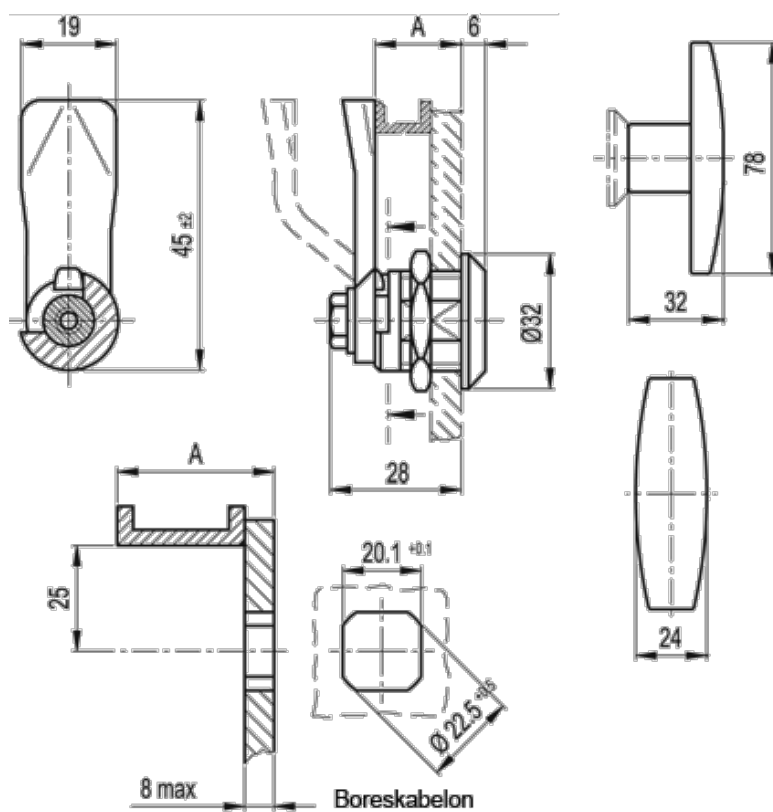

# Data Sheet

Article number: 20725020

Description: E+G Lock  
GN 115-ST-20

## Measures

A = 20